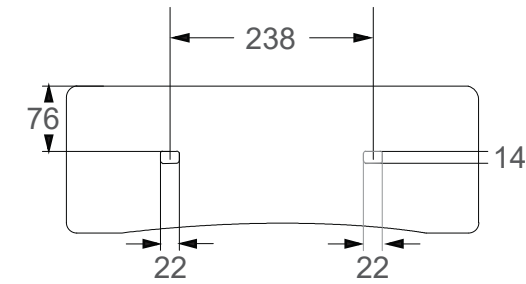

SRTWB1514

Dimension : L460 x W420 x H155mm