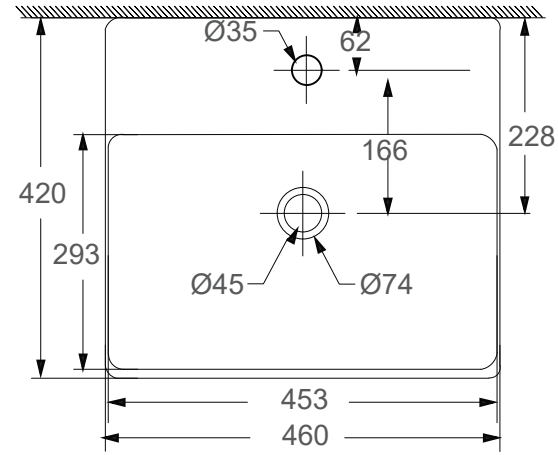

SRTWB1514

Dimension : L460 x W420 x H155mm