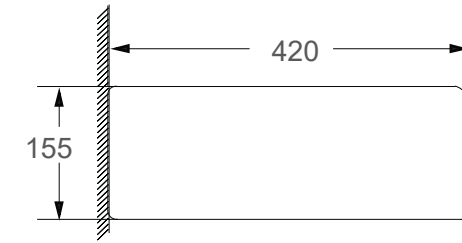

SRTWB1514

Dimension : L460 x W420 x H155mm